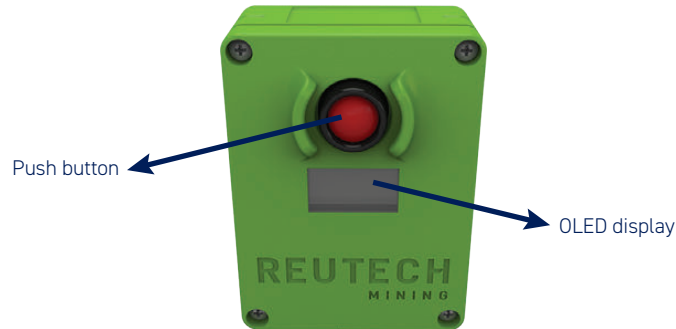

RDC

Reutech Digital Compass

Mapping at the push of a button

The Reutech Digital Compass (RDC) is a digital tilt corrected compass which enables users to seamlessly map geological structures, with a storage capability of up to **900 measurements**. This device was designed with two key user considerations in mind: speed and simplicity.

The RDC provides effortless mapping of **Dip and Dip Direction**, or **Dip and Strike** at the press of a button, and at any orientation or angle without needing to level the device.

www.reutechmining.com

REUTECH
MINING

Simple and easy to use

The Reutech Digital Compass (RDC) is designed for ease of use, with **a single push button** and OLED display. There are three measurement modes: Dip (D) and Dip Direction (DD) mode, Dip (D) and Strike (S) mode, and Compass mode. Measurements are taken by positioning the device against a surface and pressing the button. A single measurement is taken, tagged, and stored internally. Measurements can be taken at any angle or orientation, even if the display is not visible, with **no levelling required**.

The device features two display modes: dynamic and static. In dynamic mode the display updates continuously as the unit moves, while static mode shows the last measurement taken.

Software

The PC application is a user-friendly interface that allows seamless data transfer via **Bluetooth**. All measurements are time stamped and sequentially tagged. The data output is available in CSV format and can be imported to other software platforms. **True north correction** of measurements can be user defined on the PC application.